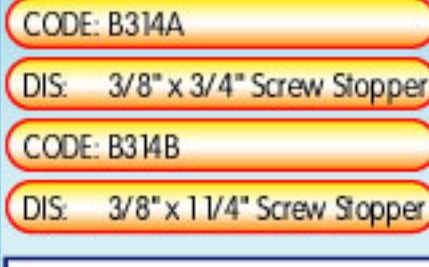

CODE: B314B

DIS: 3/8" x 1 1/4" Screw Stopper